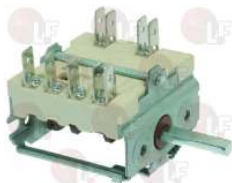

Rotary switches

3057226 SELECTOR SWITCH 0-1 POSITIONS

contact capacity 16A 250V - max 150°C
D-shaped pin $\varnothing$ 6x4. $\varnothing$ 6 mm
for Convection oven (KELVIN) KP405 - KP408 - K106
K110 - K210 - NK106 - NK110 - NK210